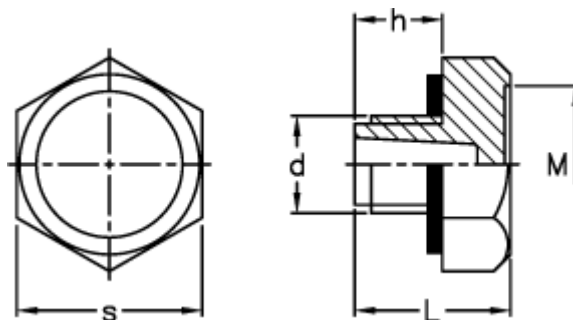

Data Sheet

Article number: 2311058286

Description: E+G Plug
TN.14x1.5

Measures

d = M14x1,5

h = 9

L = 16

M = 15.0

s = 19

Tightening torque N m = 6 to 8